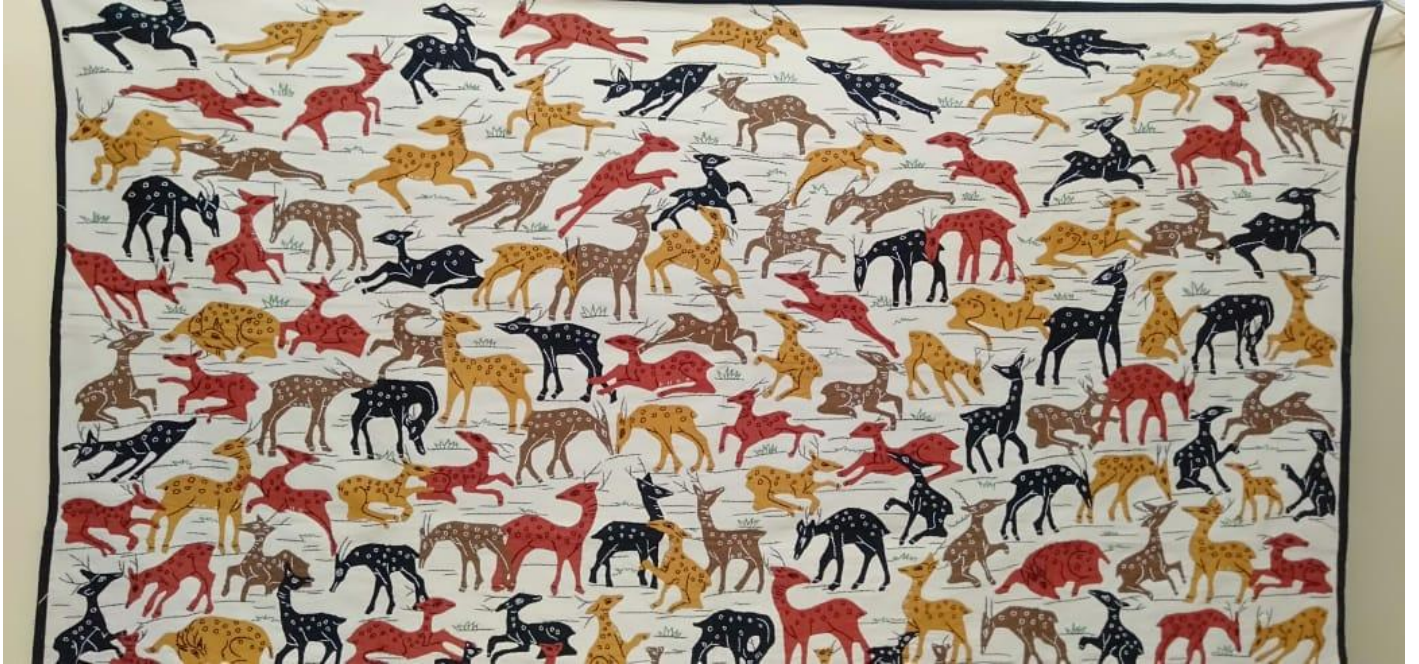

Deer

30in X 60in | Wall Hanging

INR 6000

Purnachandra Ghosh

+91 78490 33466 | +91 82493 57785