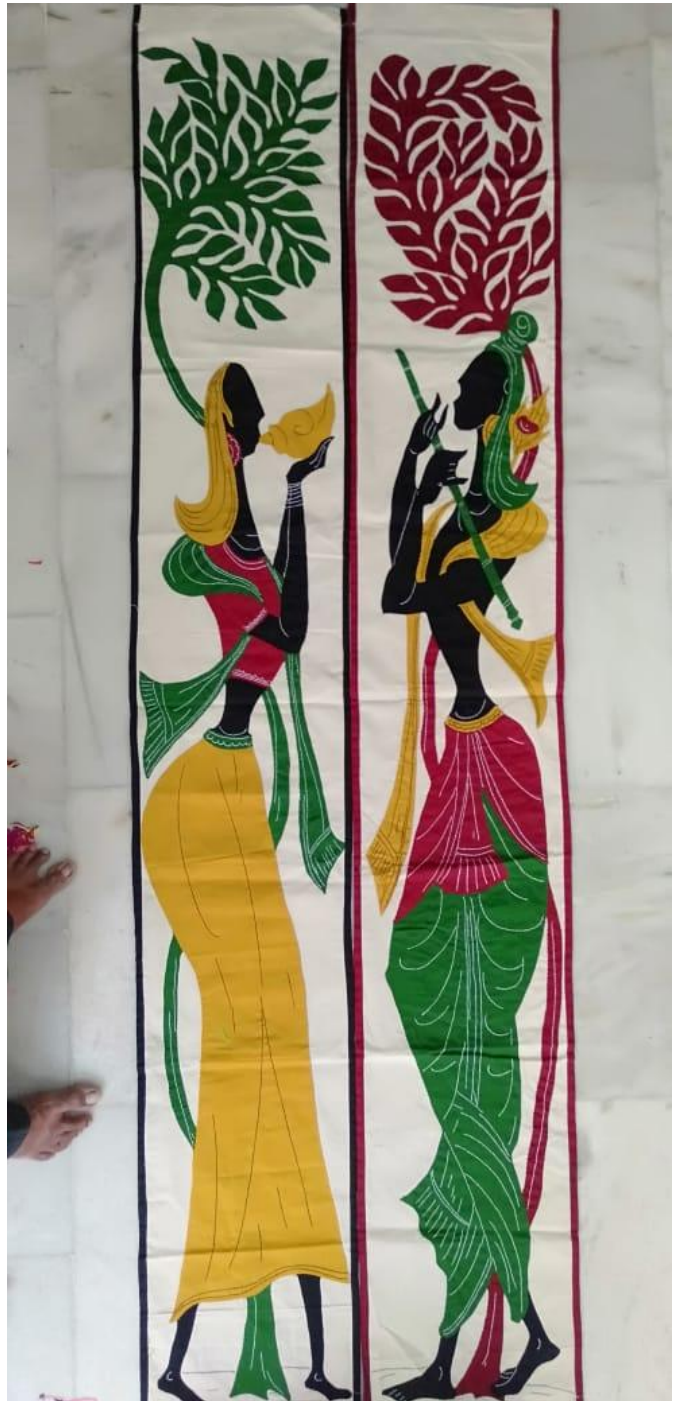

Radha & Krishna

12in X 72in | Wall Hanging

INR 1200 each

Purnachandra Ghosh

+91 78490 33466 | +91 82493 57785